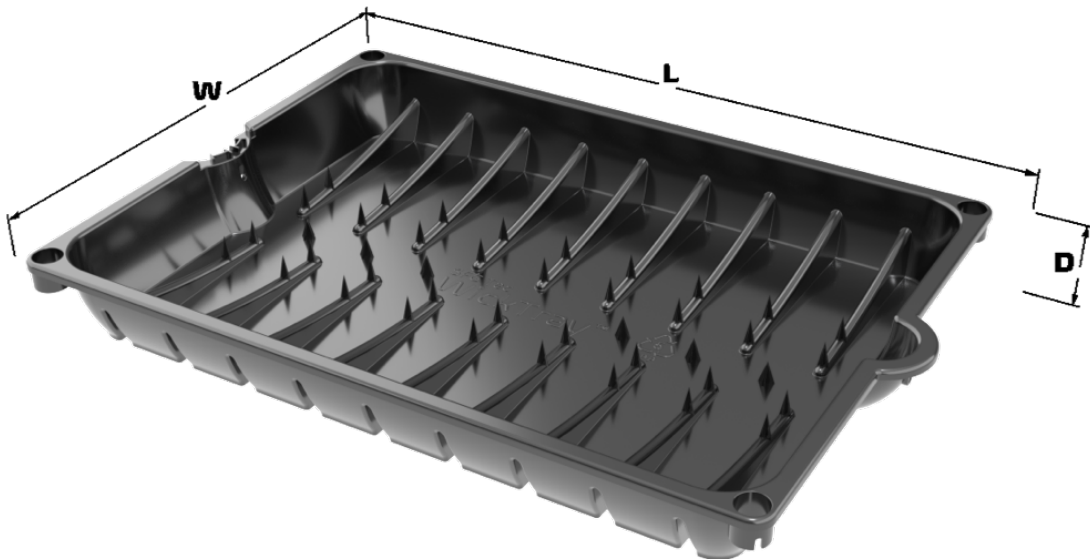

### WickTray™

<b>ID</b>	WT-000
<b>Description</b>	Multipurpose tray designed to create self-watering systems for grow bags.
<b>Material</b>	UV Stabilised Recycled Polypropylene

### Dimensions

	Metric	Imperial
<b>L</b>	638 mm	25.12 in
<b>W</b>	452 mm	17.8 in
<b>H</b>	73 mm	2.87 in
<b>Mass</b>	1.200 kg	2.64 lbs
<b>Water Capacity</b>	7 lt	1.85 gal